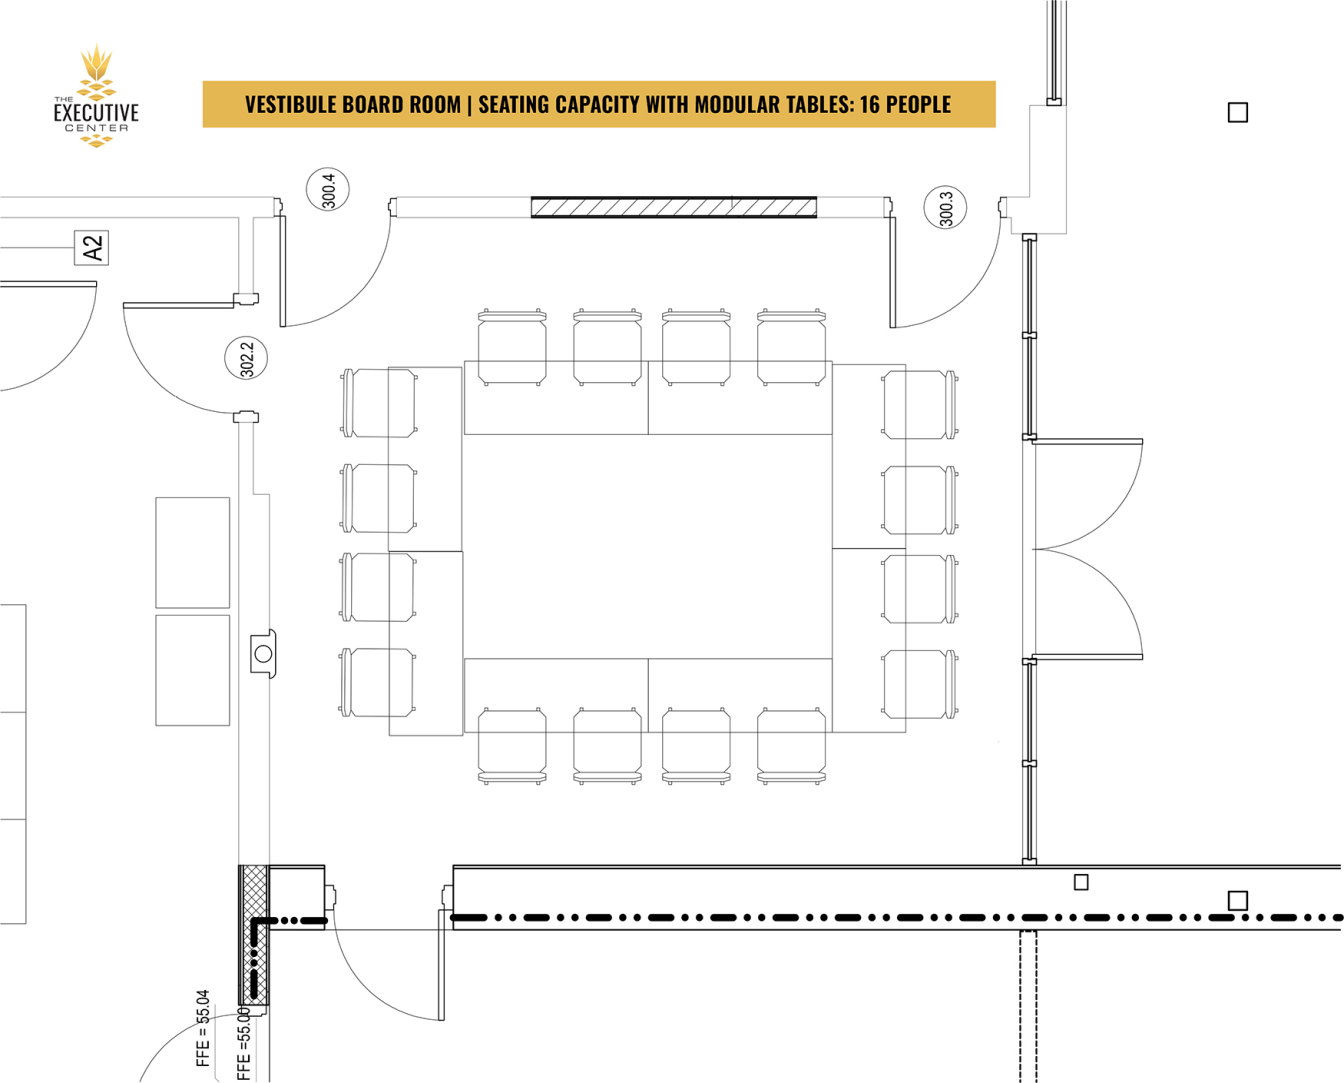

VESTIBULE BOARD ROOM | SEATING CAPACITY WITH MODULAR TABLES: 16 PEOPLE

VESTIBULE BOARD ROOM | SEATING CAPACITY WITH TRAINING TABLES: 12 PEOPLE

300.4

300.3

300.2

FFE = \$55.04

FFE = \$55.00