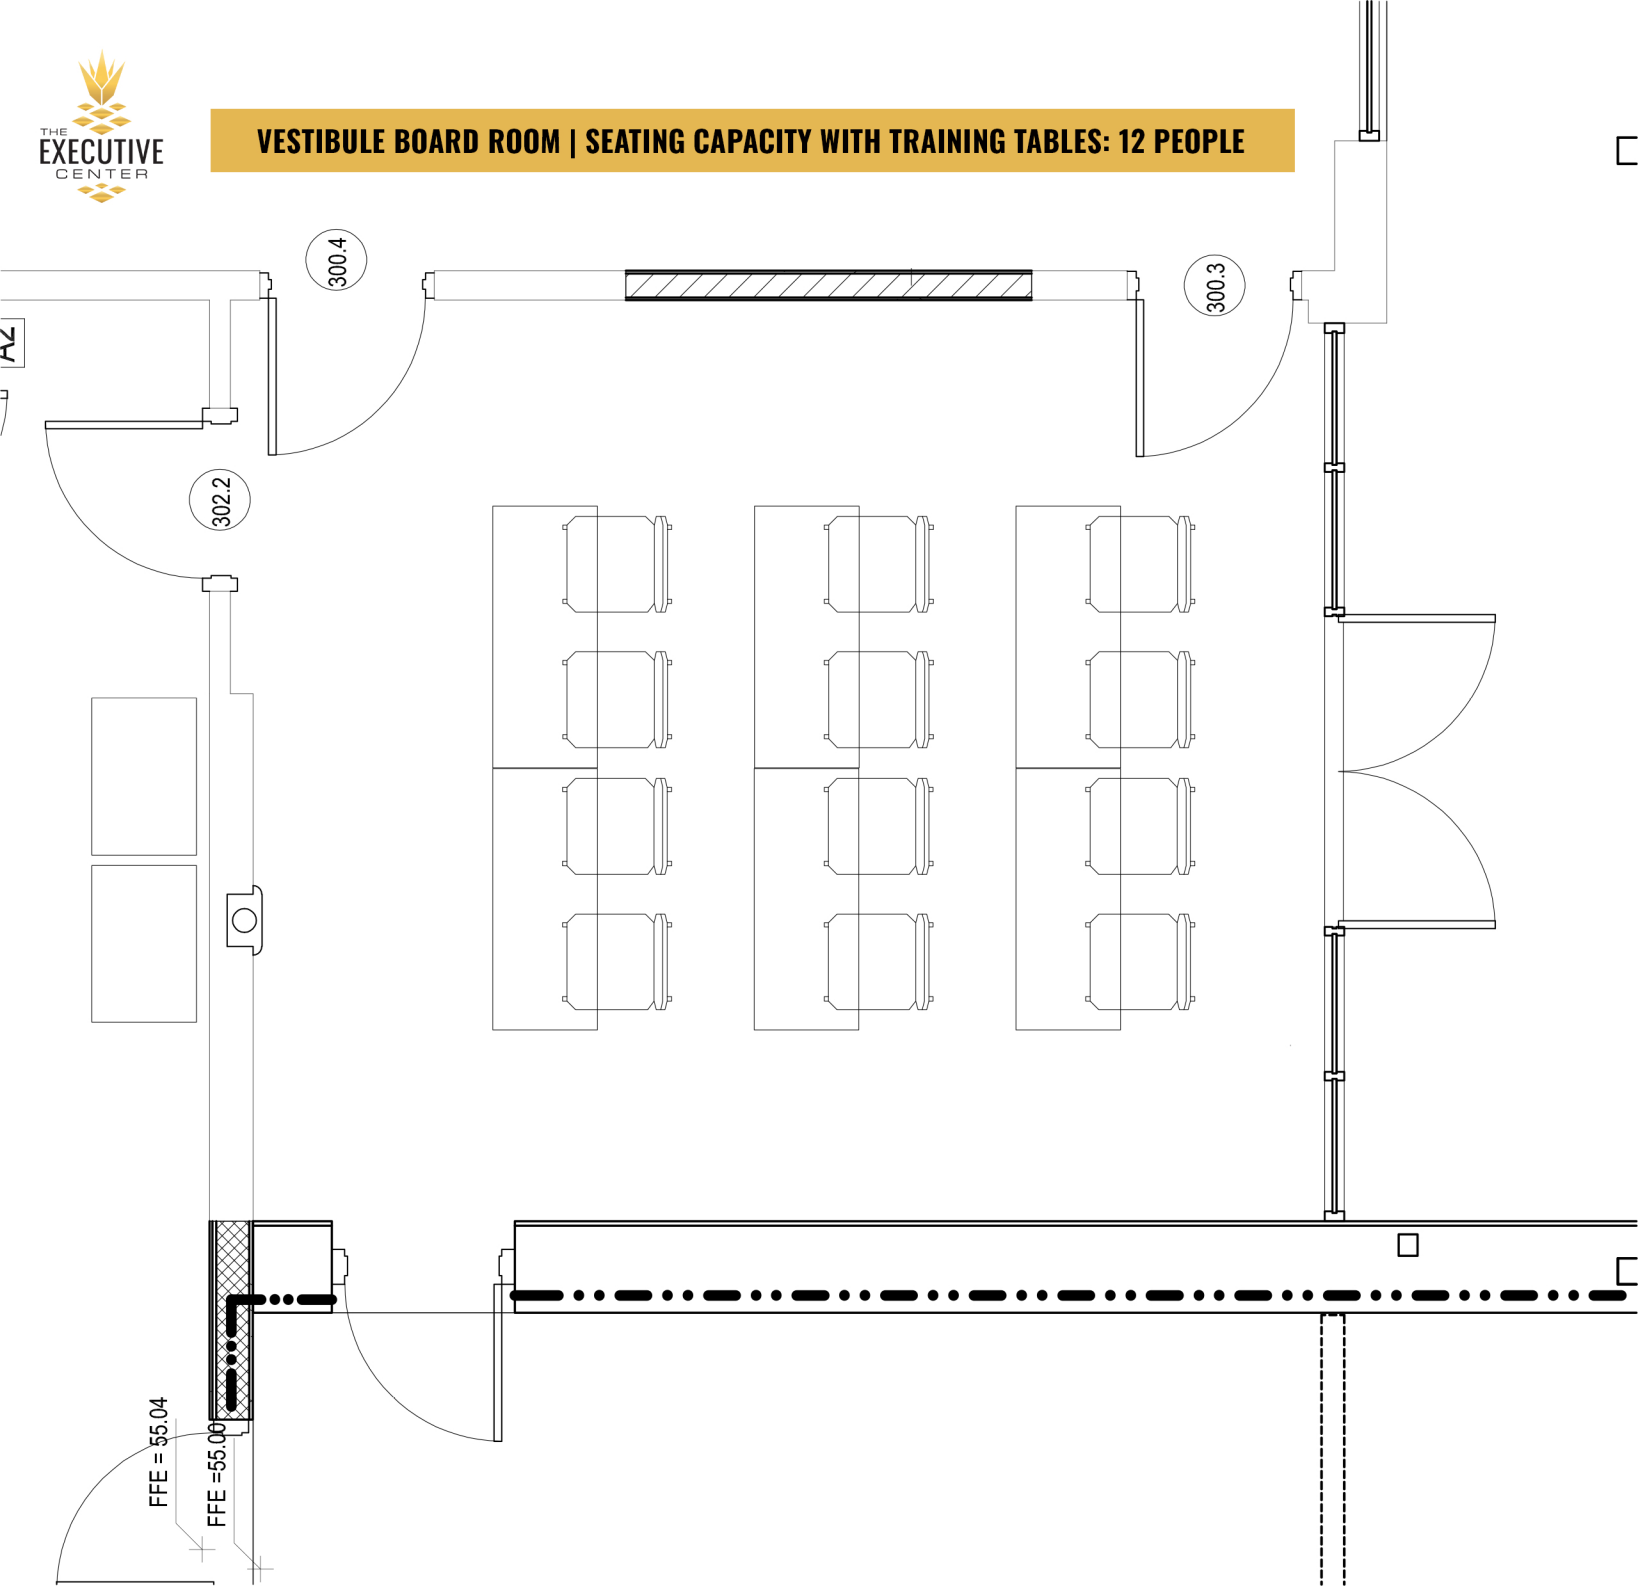

VESTIBULE BOARD ROOM | SEATING CAPACITY WITH MODULAR TABLES: 16 PEOPLE

VESTIBULE BOARD ROOM | SEATING CAPACITY WITH TRAINING TABLES: 12 PEOPLE

300.4

300.3

300.2

FFE = \$55.04

FFE = \$55.00